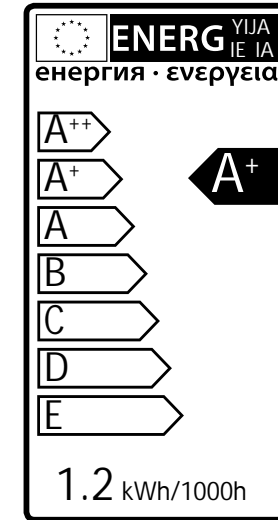

# Hybra

4015601

2 Watt      On/Off 5000      Failure < 5% after 1000h  
45 Lumen      Non dimmable      Failure < 10% after 6000h  
8000 Kelvin      Instant full light      Flux > 80% after 6000h  
10.000 Hours      Power factor > 0,5      CRI > 65

LED unit 12x LED  
12V 2W  
white  
Art. nr.1067101

Ac285

GS039 (Frosted)

RB037

4x SM086-1

AC115