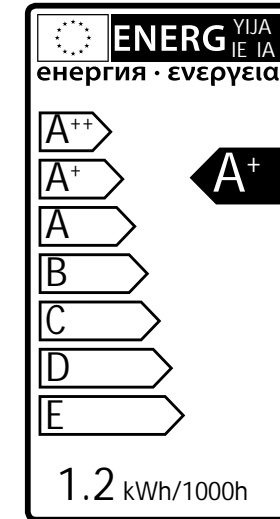

Elara

4042601

2 Watt On/Off 5000 Failure < 5% after 1000h
 43 Lumen Non dimmable Failure < 10% after 6000h
 3000 Kelvin Instant full light Flux > 80% after 6000h
 10.000 Hours Power factor > 0,5 CRI > 65

LED unit 12x LED
 12V 2W
 warm white
 Art. nr. 1068101

AC281

GS039 (Frosted)
 GS039-1 (clear)

RB037

SM086-1

AC115