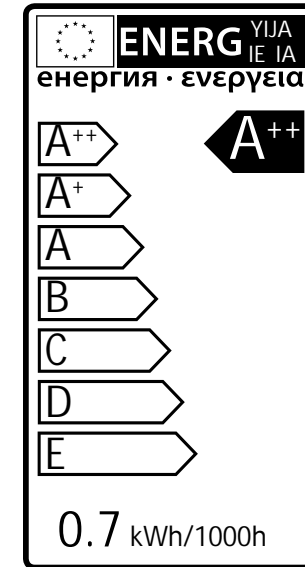

# Lilium

3136171

44 Lumen 6000 Kelvin 10.000 Hours	Non dimmable Instant full light Power factor > 0,5	Failure < 10% after 6000h Flux > 80% after 6000h CRI > 65
1 Watt 40 Lumen 3000 Kelvin 10.000 Hours	On/Off 5000 Non dimmable Instant full light Power factor > 0,5	Failure < 5% after 1000h Failure < 10% after 6000h Flux > 80% after 6000h CRI > 65