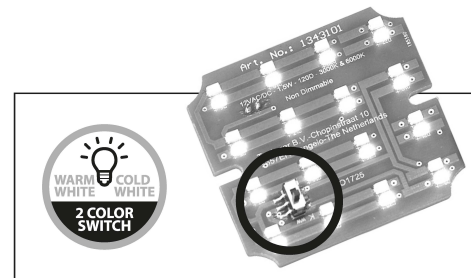

# Lilium

3136171

44 Lumen 6000 Kelvin 10.000 Hours	Non dimmable Instant full light Power factor > 0,5	Failure < 10% after 6000h Flux > 80% after 6000h CRI > 65
1 Watt 40 Lumen 3000 Kelvin 10.000 Hours	On/Off 5000 Non dimmable Instant full light Power factor > 0,5	Failure < 5% after 1000h Failure < 10% after 6000h Flux > 80% after 6000h CRI > 65

LED unit 16x 1W  
white + warm white  
Art. nr.1343101

1x 502-0293-RS  
2x 502-0293A-RS

4x 301-03404-RS

1x Raionet base

2x 203-01223B-RS-B012B

2x 301-0746-RS

2x 801-01165-RS

305-0101-RS

**Garden  
Lights**

MI3605-20170714

**Garden  
Lights**

▼ = Front