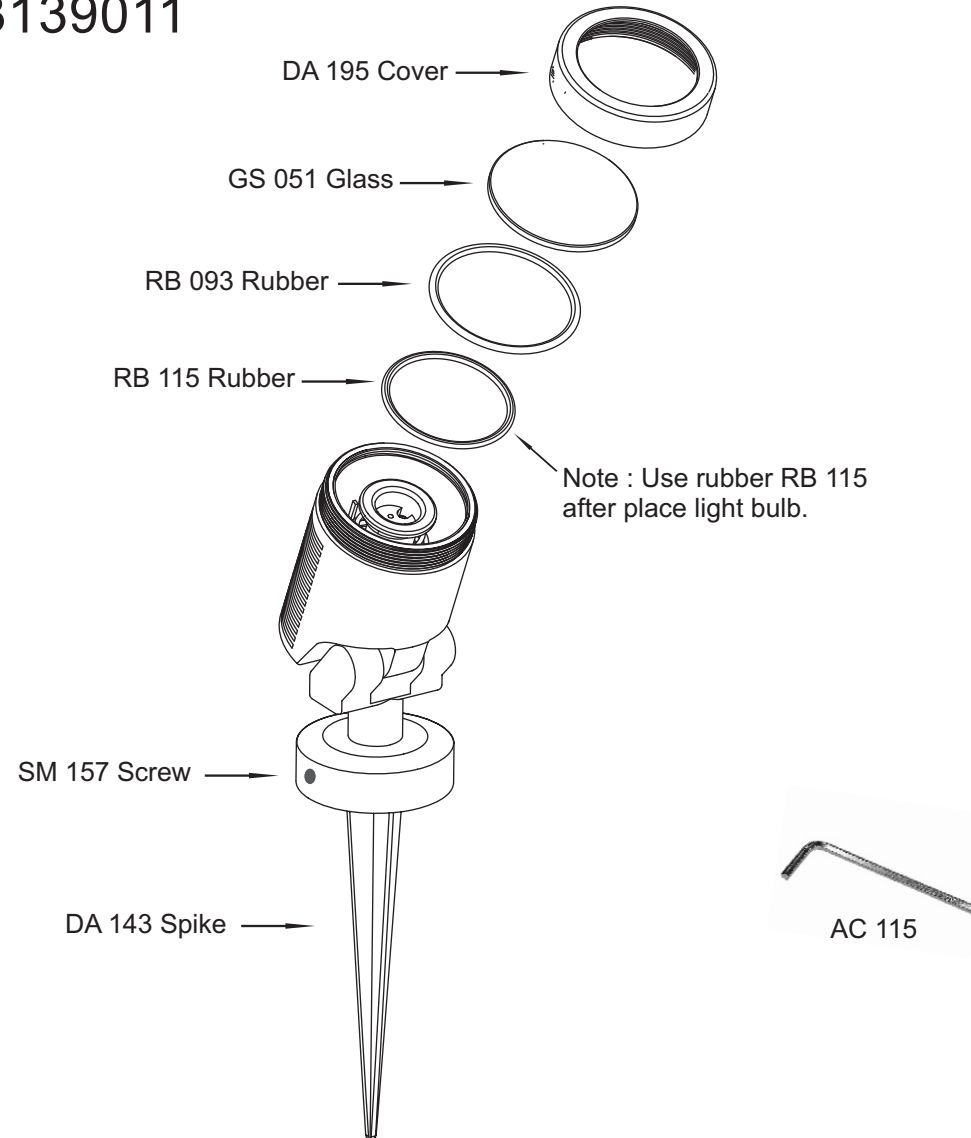

LIGHTSOURCE **NOT** INCLUDED **CHOOSE YOUR LIGHTSOURCE**

Garden Lights advises LED
LED=Lange levensduur / Long lifetime / Longue durée / Lange levensdauer

LED	▶	HALOGEN
MR16-6W Art.nr.: 6157011		MR16-20W Art.nr.: 6049101

HALOGEN

LED

Arcus

3139011

LIGHTSOURCE **NOT** INCLUDED **CHOOSE YOUR LIGHTSOURCE**