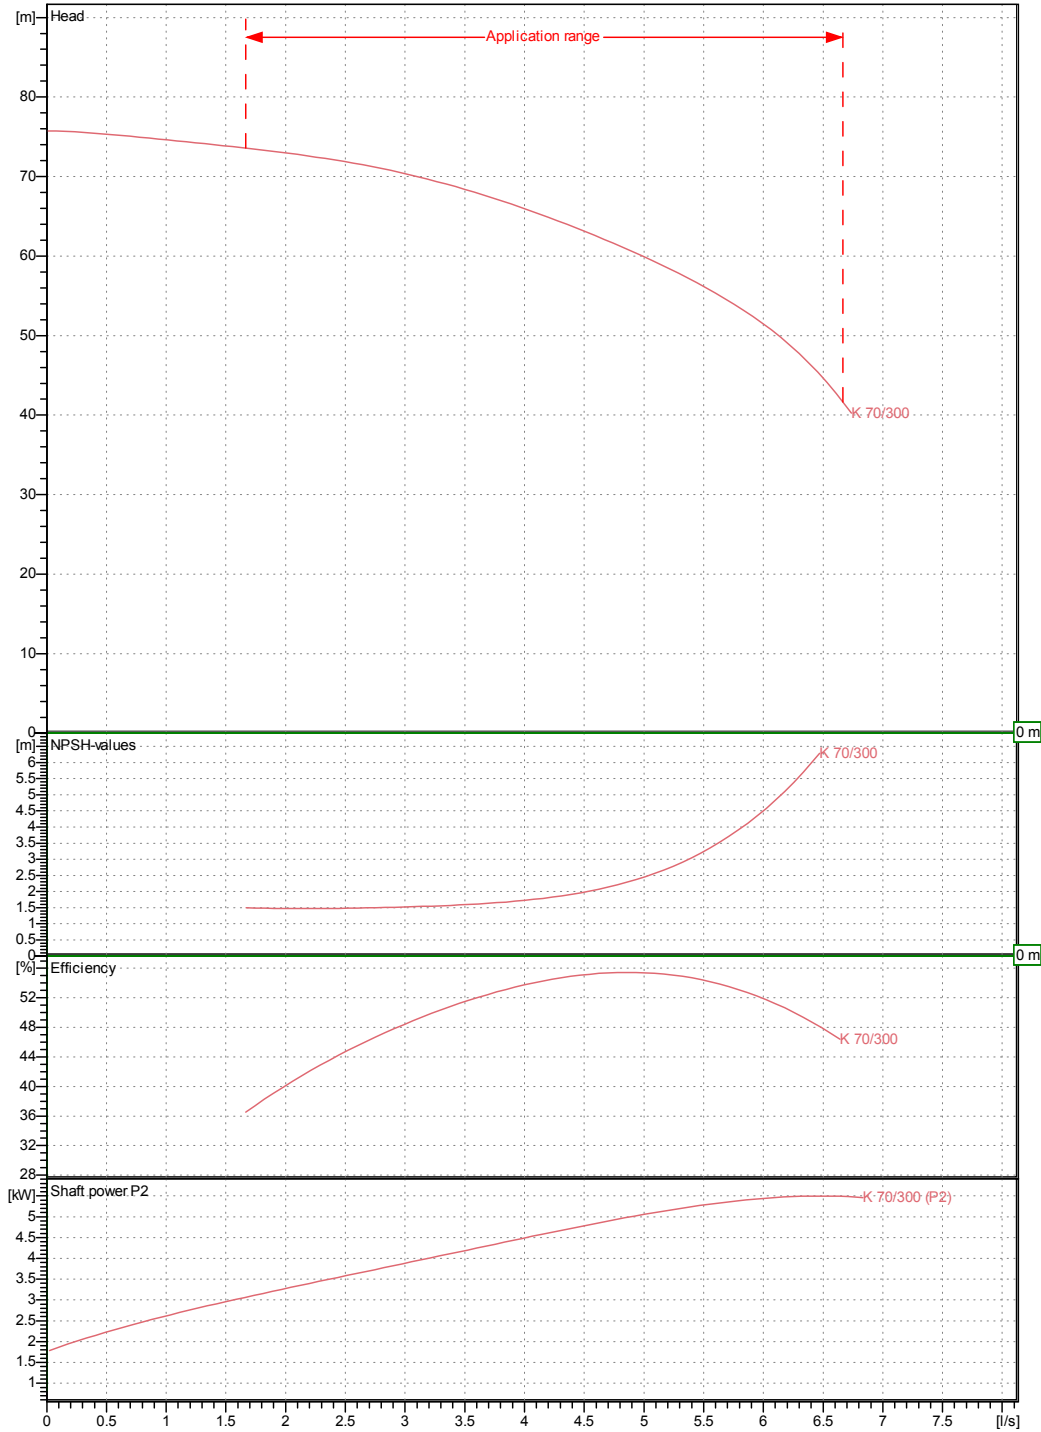

From

Item n° :

102120080

Model :

K 70/300 T

Pump data

Pressure rating : 12 bar (1200 kPa)
Min. fluid temperature : -15 °C
Max. fluid temperature : 110 °C
Max. Temperature operating : 40 °C

Requested data

Flow : 0.00 l/s
Head : 0.00 m
Fluid : Water, pure
Fluid Temperature : 20 °C
Density : 998.3 kg/m³
Kinematic viscosity : 1.005 mm²/s
Vapor pressure : 100.00 kPa

Hydraulic data (duty point)

Flow :
Head :
NPSH :
Shaft power P2 :
Efficiency :

Dimensions in mm

A	595	IO	14
B	270		
C	122		
D	182		
DNA	2" G		
DNM	1" 1/4 G		
E	60		
F	20		
G	210		
H	340		
H1	160		
H2	180		

Pump connection

Suction side : 2" G / 12 bar (1200 kPa)
Discharge side : 1" 1/4 G / 12 bar (1200 kPa)

K 70/300 T

Curve tolerance according to ISO 9906

Hydraulic data (duty point)

Suction side 2 " G 12 bar (1200 kPa)	Discharge side 1 " 1/4 G 12 bar (1200 kPa)	Flow : 0 l/s	Head : 0 m	Rated speed: 2900 rpm
Project	Project ID	Created by	Created on 19/11/2013	