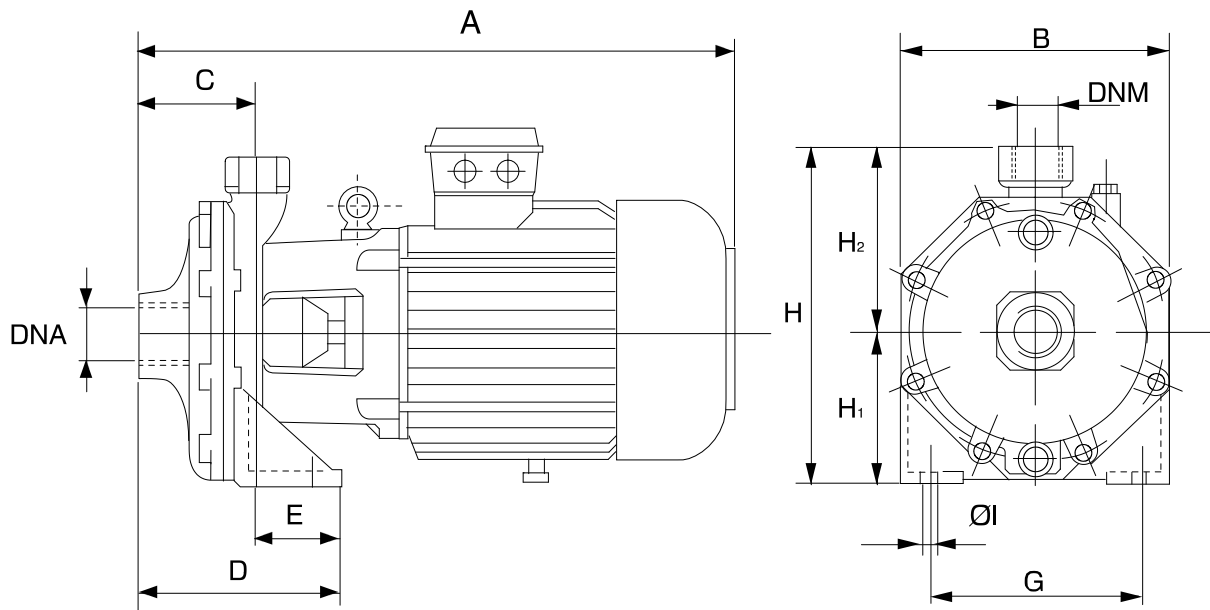

Dimensions in mm

A	595	IO	14
B	270		
C	122		
D	182		
DNA	2" G		
DNM	1" 1/4 G		
E	60		
F	20		
G	210		
H	340		
H1	160		
H2	180		

Pump connection

Suction side : 2" G / 12 bar (1200 kPa)
Discharge side : 1" 1/4 G / 12 bar (1200 kPa)

DIMENSIONAL DRAWING

19/11/2013

Page 3 / 3

DAB PUMPS S.p.A.
Via Marco Polo, 14 - 35035 Mestrino (PD), Italy
Tel. +39 049 5125000 - Fax +39 049 5125950
www.dabpumps.com

Receiver

From

Society
Reference
Address
Phone
Fax
E-mail

K 70/300 T

Dimensions in mm

1	A	595	H1	160		
2	B	270	H2	180		
3	C	122	IO	14		
4	D	182				
5	DNA	2" G				
6	DNM	1" 1/4 G				
7	E	60				
8	F	20				
9	G	210				
10	H	340				

Pump connection

Suction
2" G
12 bar (1200 kPa)