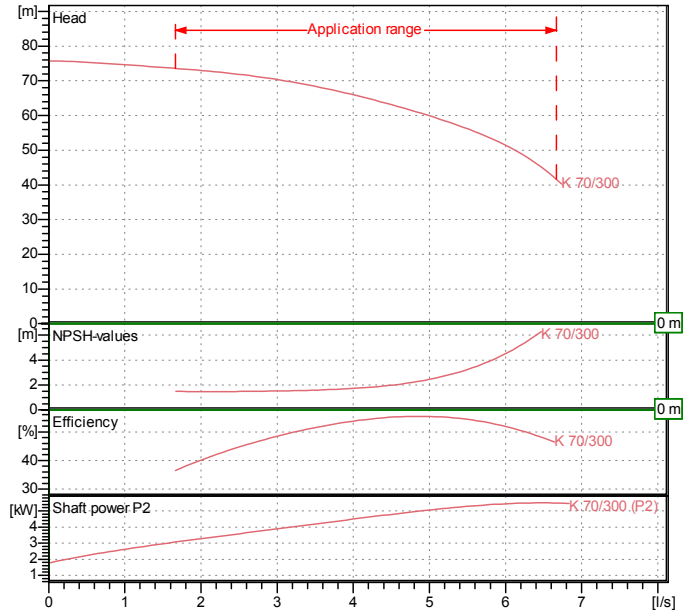

DATA SHEET

19/11/2013

Page 1 / 3

DAB PUMPS S.p.A.
Via Marco Polo, 14 - 35035 Mestrino (PD), Italy
Tel. +39 049 5125000 - Fax +39 049 5125950
www.dabpumps.com

Receiver

Society
Reference
Address
Phone
Fax
E-mail

From

Item n° :

102120080

Model :

K 70/300 T

Pump data

Pressure rating : 12 bar (1200 kPa)
Min. fluid temperature : -15 °C
Max. fluid temperature : 110 °C
Max. Temperature operating : 40 °C

Requested data

Flow : 0.00 l/s
Head : 0.00 m
Fluid : Water, pure
Fluid Temperature : 20 °C
Density : 998.3 kg/m³
Kinematic viscosity : 1.005 mm²/s
Vapor pressure : 100.00 kPa

Hydraulic data (duty point)

Flow :
Head :
NPSH :
Shaft power P2 :
Efficiency :

Materials

Pump body : Cast iron 200 UNI ISO 185
Support : Cast iron 200 UNI ISO 185
Impeller : Technopolymer A
Mechanical seal : Carbon/Ceramic
OR ring : NBR Rubber
Shaft with rotor : AISI 416 X12 CrS 13 UNI 6900/71
Intermediate cover : Cast iron 200 UNI ISO 185

Curve tolerance according to ISO 9906

Weight : 72 kg

Motor data

Motor brand : DAB
Nominal power P2: 5.5 kW
Rated speed: 2900 rpm
Rated voltage : 3~ 400 V 50 Hz
Nominal current : 12.9 A
Degree of protection : IP 55

Dimensions in mm

A	595	IO	14
B	270		
C	122		
D	182		
DNA	2" G		
DNM	1" 1/4 G		
E	60		
F	20		
G	210		
H	340		
H1	160		
H2	180		

Pump connection

Suction side : 2" G / 12 bar (1200 kPa)
Discharge side : 1" 1/4 G / 12 bar (1200 kPa)