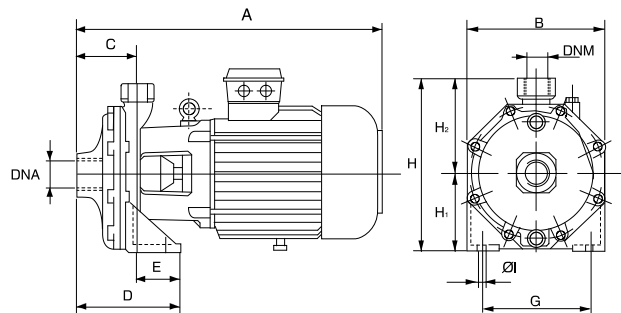

DATA SHEET

19/11/2013

Page 1 / 3

DAB PUMPS S.p.A.
Via Marco Polo, 14 - 35035 Mestrino (PD), Italy
Tel. +39 049 5125000 - Fax +39 049 5125950
www.dabpumps.com

Receiver

Society
Reference
Address
Phone
Fax
E-mail

From

Item n° :

102120080

Model :

K 70/300 T

Pump data

Pressure rating : 12 bar (1200 kPa)
Min. fluid temperature : -15 °C
Max. fluid temperature : 110 °C
Max. Temperature operating : 40 °C

Requested data

Flow : 0.00 l/s
Head : 0.00 m
Fluid : Water, pure
Fluid Temperature : 20 °C
Density : 998.3 kg/m³
Kinematic viscosity : 1.005 mm²/s
Vapor pressure : 100.00 kPa

Hydraulic data (duty point)

Flow :
Head :
NPSH :
Shaft power P2 :
Efficiency :

Materials

Pump body : Cast iron 200 UNI ISO 185
Support : Cast iron 200 UNI ISO 185
Impeller : Technopolymer A
Mechanical seal : Carbon/Ceramic
OR ring : NBR Rubber
Shaft with rotor : AISI 416 X12 CrS 13 UNI 6900/71
Intermediate cover : Cast iron 200 UNI ISO 185

Curve tolerance according to ISO 9906

Weight : 72 kg

Motor data

Motor brand : DAB
Nominal power P2: 5.5 kW
Rated speed: 2900 rpm
Rated voltage : 3~ 400 V 50 Hz
Nominal current : 12.9 A
Degree of protection : IP 55

Dimensions in mm

A	595	IO	14
B	270		
C	122		
D	182		
DNA	2" G		
DNM	1" 1/4 G		
E	60		
F	20		
G	210		
H	340		
H1	160		
H2	180		

Pump connection

Suction side : 2" G / 12 bar (1200 kPa)
Discharge side : 1" 1/4 G / 12 bar (1200 kPa)