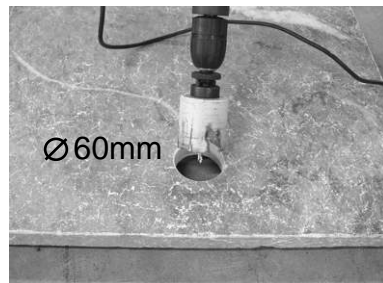

AC117

GS026

Rb133

AC323

**Garden
Lights**

MI8019-20181122

**Garden
Lights**

SS ring should be tightened before final assembly.