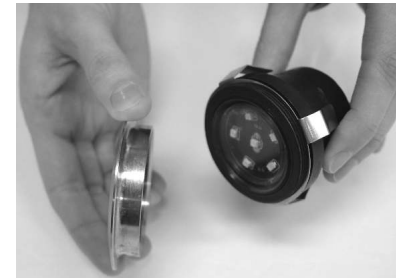

AC117

GS026

Rb133

AC323

**Garden
Lights**

MI8019-20181122

**Garden
Lights**

SS ring should be tightened before final assembly.