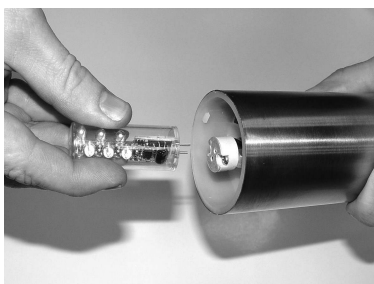

Remove foil - Folie verwijderen - Folie entfernen
Retirer le film - Avlägsna folie