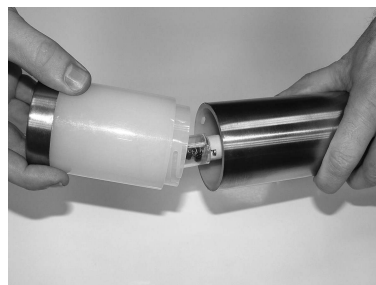

Remove foil - Folie verwijderen - Folie entfernen
Retirer le film - Avlägsna folie