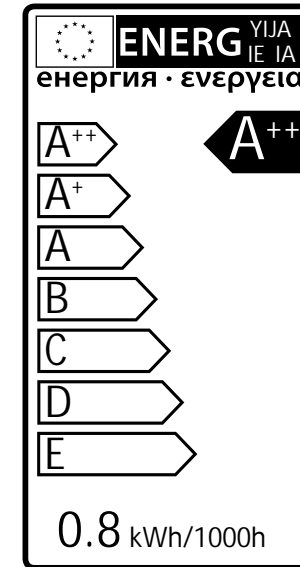

Xerus

3540531

2 Watt
47 Lumen
6000 Kelvin
10.000 Hours

On/Off 5000
Non dimmable
Instant full light
Power factor > 0,5

Failure < 5% after 1000h
Failure < 10% after 6000h
Flux > 80% after 6000h
CRI > 65

SMD LED unit
16x wit 12V 2W
Art. nr.1331101