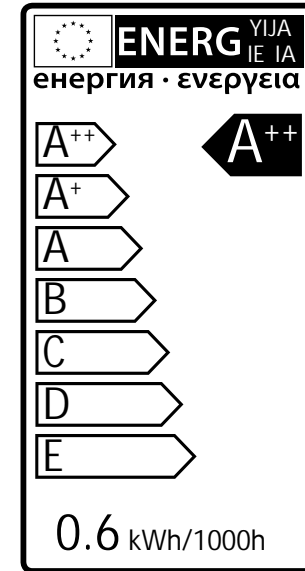

Exillis

3541531

1 Watt
40 Lumen
6000 Kelvin
10.000 Hours

On/Off 5000
Non dimmable
Instant full light
Power factor > 0,5

Failure < 5% after 1000h
Failure < 10% after 6000h
Flux > 80% after 6000h
CRI > 65

Led unit 15x LED 12V
white / warm white
Art. nr.1334101

502-02109-RS

801-02101-RS

801-01114-RS

301-03302-RS

305-0101-RS

Replace Lightsource