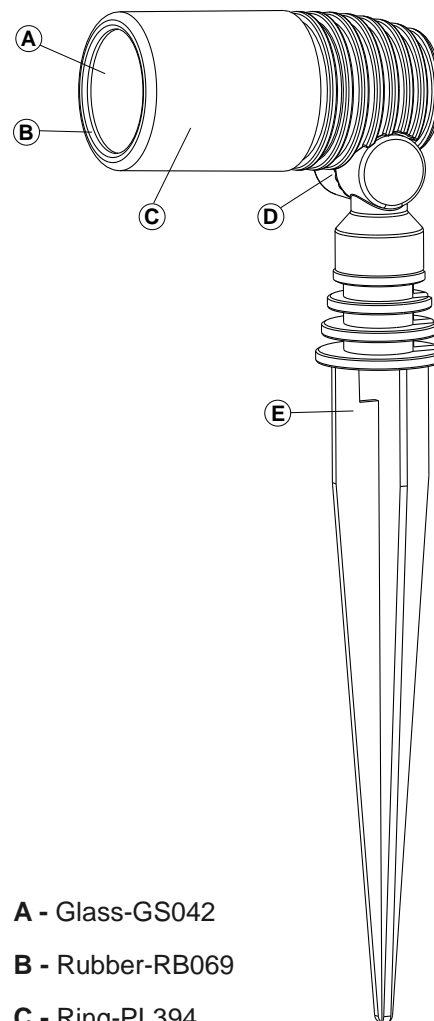

Alder

2580061

2 Watt On/Off 5000 Failure < 5% after 1000h
 120 Lumen Non dimmable Failure < 10% after 6000h
 3000 Kelvin Instant full light Flux > 80% after 6000h
 10.000 Hours Power factor > 0,5 CRI > 65

MR11 LED 2W
 GU4 12V
 Art. Nr. 6215011

- A - Glass-GS042
- B - Rubber-RB069
- C - Ring-PL394
- D - Hex screw-PL395
- E - Spike-PL102-1
- F - Base-PL163

**Garden
 Lights**

MI8009-20181122

**Garden
 Lights**