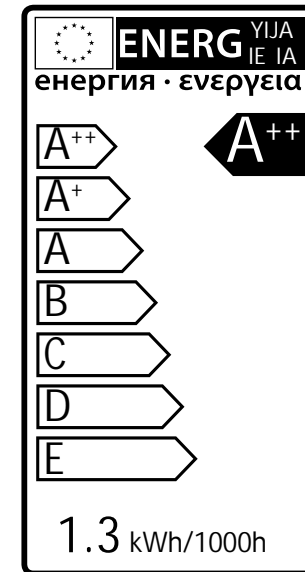

Callisto

3094071

1,5 Watt On/Off 5.000 Failure < 5% after 1000h
 90 Lumen Non dimmable Failure < 10% after 6000h
 3000 Kelvin Instant full light Flux > 80% after 6000h
 10.000 Hours Power factor > 0,5 CRI > 65