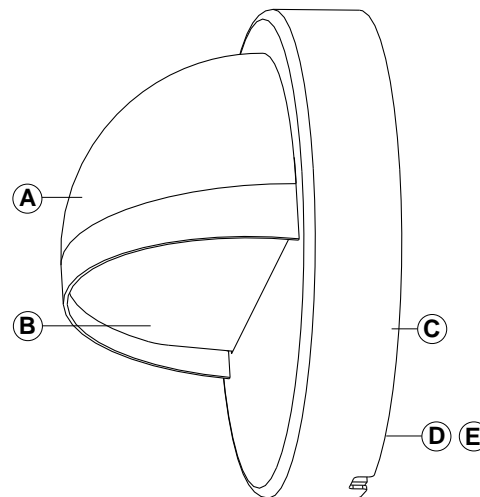

# Palm

2585061

1 Watt	On/Off 5000	Failure < 5% after 1000h
35 Lumen	Non dimmable	Failure < 10% after 6000h
3000 Kelvin	Instant full light	Flux > 80% after 6000h
10.000 Hours	Power factor > 0,5	CRI > 65

SMD LED unit 3x  
12V 1W G5.3  
warm white  
Art. nr.1167101

- A - SS-AC315
- B - Glass-PL411
- C - Inner cup-PL413
- D - Screw-SM132
- E - Rubber-RB074

**Garden  
Lights**

MI8014-20181122

**Garden  
Lights**