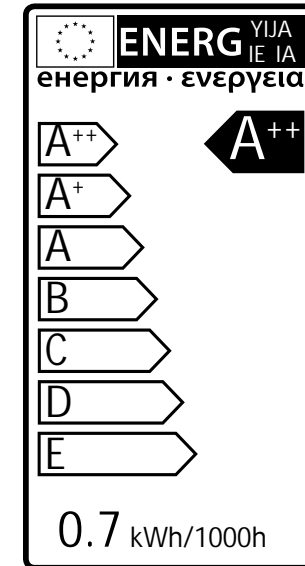

# Deimos

3095011

1 Watt	On/Off 5000	Failure < 5% after 1000h
55 Lumen	Non dimmable	Failure < 10% after 6000h
6000 Kelvin	Instant full light	Flux > 80% after 6000h
10.000 Hours	Power factor > 0,5	CRI > 65

1 Watt	On/Off 5000	Failure < 5% after 1000h
50 Lumen	Non dimmable	Failure < 10% after 6000h
3000 Kelvin	Instant full light	Flux > 80% after 6000h
10.000 Hours	Power factor > 0,5	CRI > 65

LED unit 3x 12v 1W  
white + warm white  
Art. nr.1335101