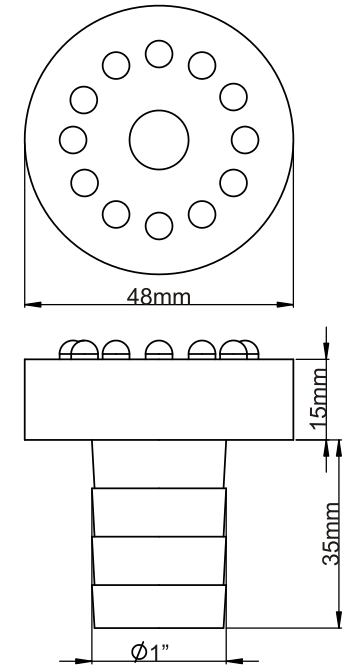

# Tabula

8003601

LED 12x white 12V 2W

*Garden Lights*  
www.garden-lights.nl

MI3387 - 07012009

*Garden Lights*  
www.garden-lights.nl