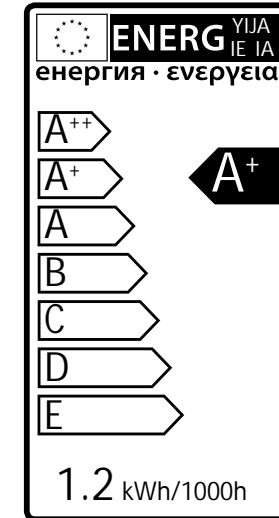

# Hibria

4005601

2 Watt      On/Off 5000  
 45 Lumen      Non dimmable  
 8000 Kelvin      Instant full light  
 10.000 Hours      Power factor > 0,5

Failure < 5% after 1000h  
 Failure < 10% after 6000h  
 Flux > 80% after 6000h  
 CRI > 65