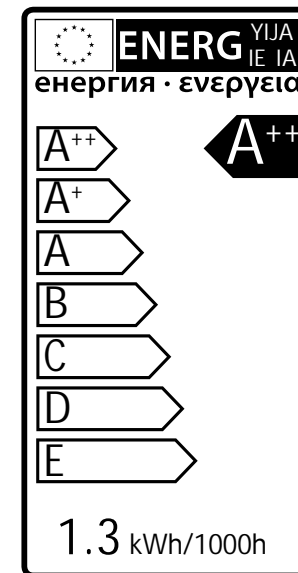

# Rumex

3134171

1,5 Watt	On/Off 5.000	Failure < 5% after 1000h
90 Lumen	Non dimmable	Failure < 10% after 6000h
3000 Kelvin	Instant full light	Flux > 80% after 6000h
10.000 Hours	Power factor > 0,5	CRI > 65