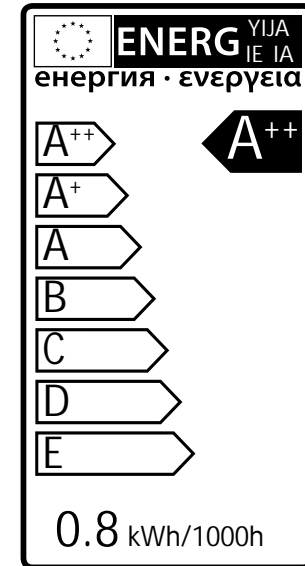

Olympia

3074061

2 Watt	On/Off 5000	Failure < 5% after 1000h
47 Lumen	Non dimmable	Failure < 10% after 6000h
6000 Kelvin	Instant full light	Flux > 80% after 6000h
10.000 Hours	Power factor > 0,5	CRI > 65