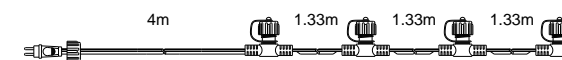

Oak 3x

4122603

1 Watt On/Off 5000 Failure < 5% after 1000h
 35 Lumen Non dimmable Failure < 10% after 6000h
 3000 Kelvin Instant full light Flux > 80% after 6000h
 10.000 Hours Power factor > 0,5 CRI > 65

- A - Glass-PL385
- B - Inner cup-PL386
- C - Frame-AC299
- D - Spike-PL080

SMD LED unit 3x
 12V 1W GU5.3
 warm white
 Art. nr.1167101

Main cable 8m SPT-1W with 4 screw outlets

For use with IP44 socket
 PRI.: 100-240V~50/60Hz □
 SEC.: 12Vdc Max: 12W
 IP44 housing