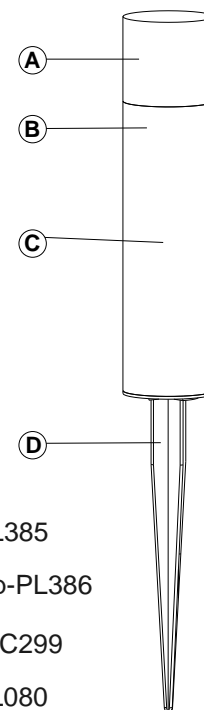

Oak 3x

4122603

1 Watt On/Off 5000 Failure < 5% after 1000h
 35 Lumen Non dimmable Failure < 10% after 6000h
 3000 Kelvin Instant full light Flux > 80% after 6000h
 10.000 Hours Power factor > 0,5 CRI > 65

- A - Glass-PL385
- B - Inner cup-PL386
- C - Frame-AC299
- D - Spike-PL080

SMD LED unit 3x
 12V 1W GU5.3
 warm white
 Art. nr.1167101

Main cable 8m SPT-1W with 4 screw outlets

For use with IP44 socket
 PRI.: 100-240V~50/60Hz □
 SEC.: 12Vdc Max: 12W
 IP44 housing

For use with IP44 socket
 PRI.: 100-240V~50/60Hz □
 SEC.: 12Vdc Max: 12W
 IP44 housing

Garden Lights

MI8060 - 20190314

Garden Lights